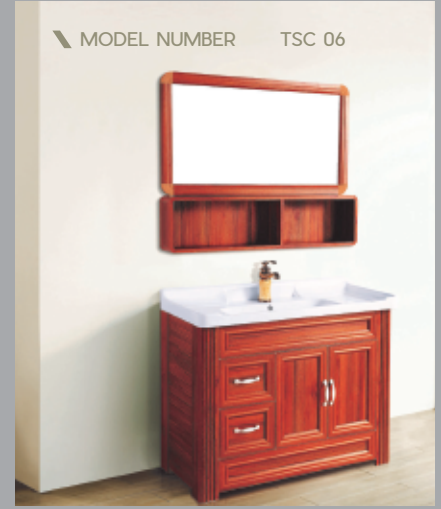

DURABLE
BUDGET FRIENDLY
CUSTOMIZABLE

MODEL NUMBER TSC 01

MODEL NUMBER TSC 05

* BELOW UNIT(mm) 400/600/800D 450H 400
* MIRROR UNIT(mm) 400/600/800D 100H customized

MODEL NUMBER TSC 06

VANITY & FIXTURES

MODULAR KITCHENS

MODEL NUMBER KCM 01 MODERN

MODEL NUMBER KCM 03 CLASSIC

MODEL NUMBER KCM 04 GRAND

CABINETS

VANITY & FIXTURES

MODULAR KITCHENS